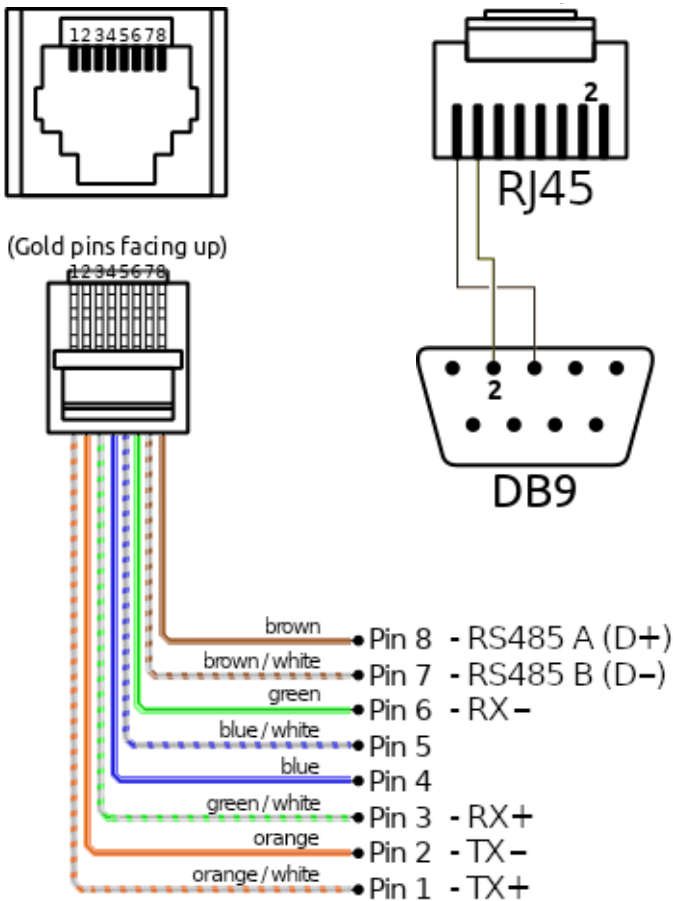

Up (hex):

FF FF EE EE EE DD

Down (hex):

FF FF EE EE EE EE

Stop (hex):

FF FF EE EE EE CC