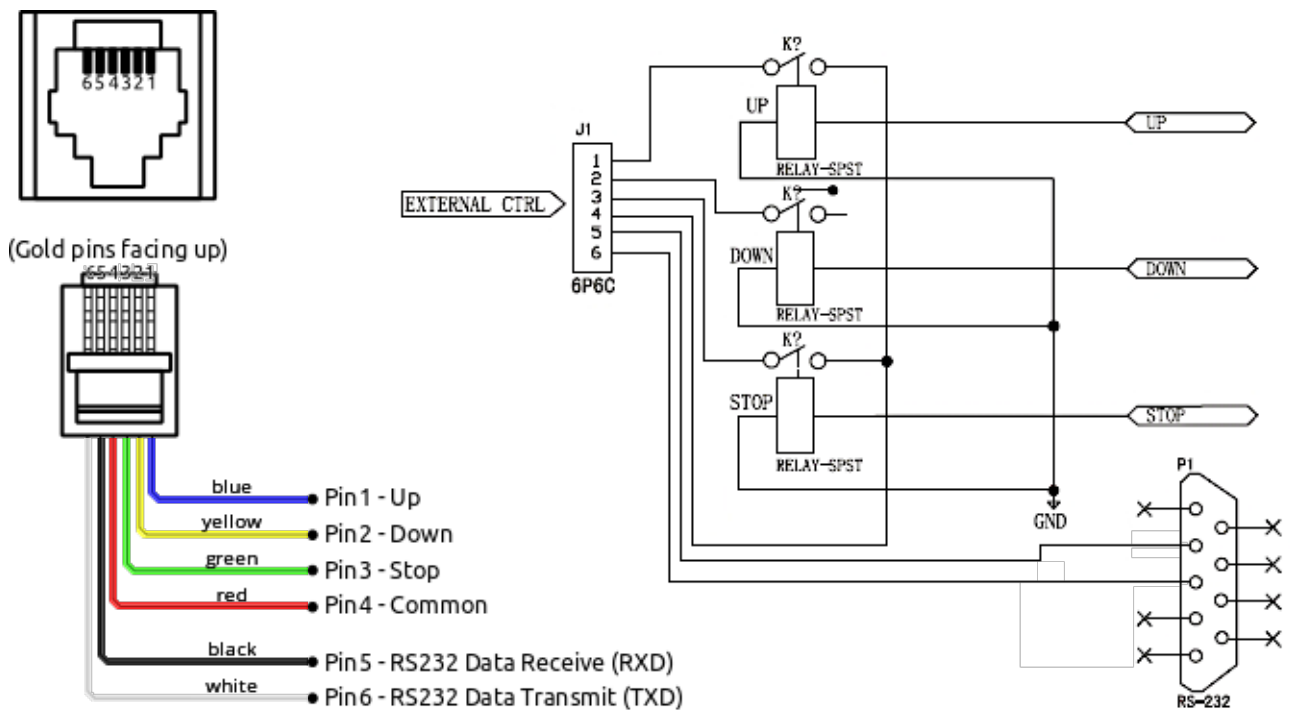

Trigger Connection Pinout and RS-232 Codes (hex) for Electric Screens

41502 N. Schnepf Rd.
San Tan Valley, AZ 85132
Phone: 480-610-5155
www.severtsonscreens.com
info@severtsonscreens.com

Baud rate: 2400
data bits: 8
stop bits: 1

For models: GE, GT, SE, ST, MT, LSE, EPM